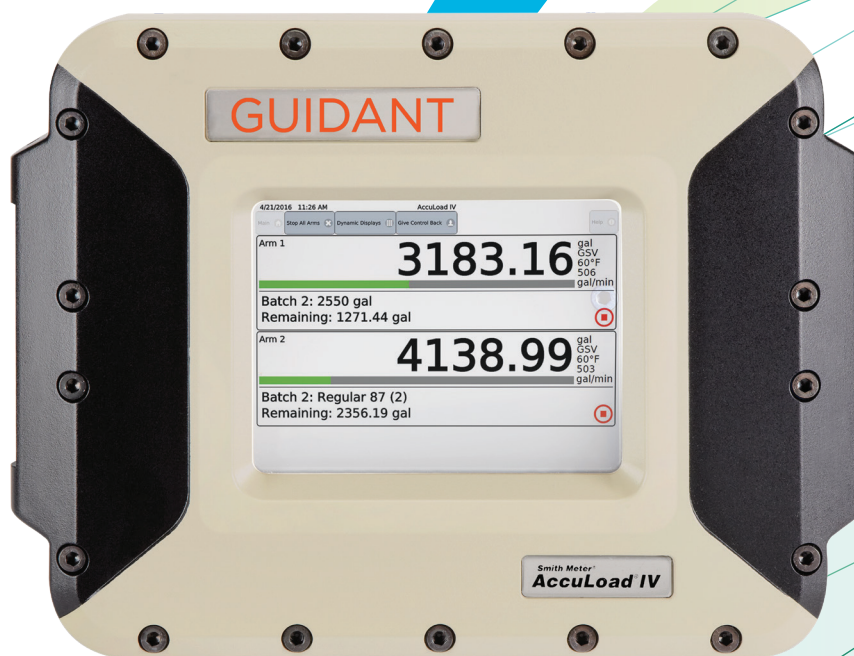

GUIDANT

Smith Meter® AccuLoad® IV

AccuLoad IV is the latest generation of the AccuLoad preset control system, the longest-lived and most used controller in the industry—the culmination of over 40 years' experience in the manufacturing of the market-leading preset batch load controller.

Guidant is the leading technology solutions provider for oil and gas measurement. We design, manufacture, market, and service metering products and systems. Our expertise gives you the assurance that the AccuLoad IV will continue to provide you the most efficient interface for your business processes and applications.

Benefits

- An intuitive and easy-to-use touch screen interface that streamlines business processes and saves money by reducing errors and optimizing load times
- Available kit enables a seamless upgrade from AccuLoad III by directly replacing electronic assemblies, reusing existing wired connectors
- Powerful Linux OS on ARM platform; designed for networking and positioned for future expansion
- Enhanced diagnostics plus unparalleled factory service and support means reduced downtime
- More efficient communications and flexible TAS interface; Guidant provides complete solutions from meters and presets to full terminal automation packages
- Web browser-based access to monitor and control from anywhere on your network