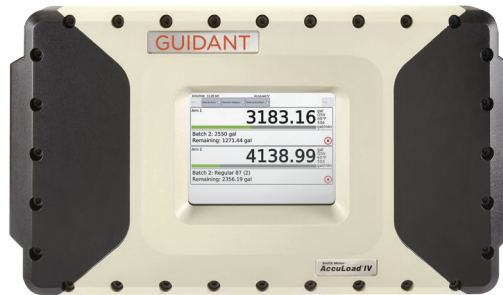

Easier to use; more powerful than ever

The dynasty of preset dominance in the industry continues with completely new hardware and software platforms to keep pace with the evolving development of functions and capabilities demanded by market requirements, today and in the future.

We've enhanced the features that have made AccuLoad the gold standard for accuracy, reliability, and flexibility by adding the latest available technology and making it more powerful and responsive to your business needs.

Model QT

About Guidant

As the undisputed leader in liquid and gas custody transfer solutions with the largest global install base, Guidant's legacy is built on more than 90 years of expertise, accuracy, reliability, and best-in-class technologies. We are a private company focused on the measurement solutions business, serving emerging and established energy markets across the globe.

Corporate Website

GuidantMeasurement.com

Guidant Knowledge Base

KB.GuidantMeasurement.com

Email

Guidant_Communications@GuidantMeasurement.com

Measurement Products

Global Sales

+1 814.898.5000

24/7 Service and Support

- Eastern Hemisphere
  ResponseCenter.MS@GuidantMeasurement.com
  +49 4101 304 333
- Western Hemisphere
  MS.ResponseCenter@GuidantMeasurement.com
  +1 844.203.4014